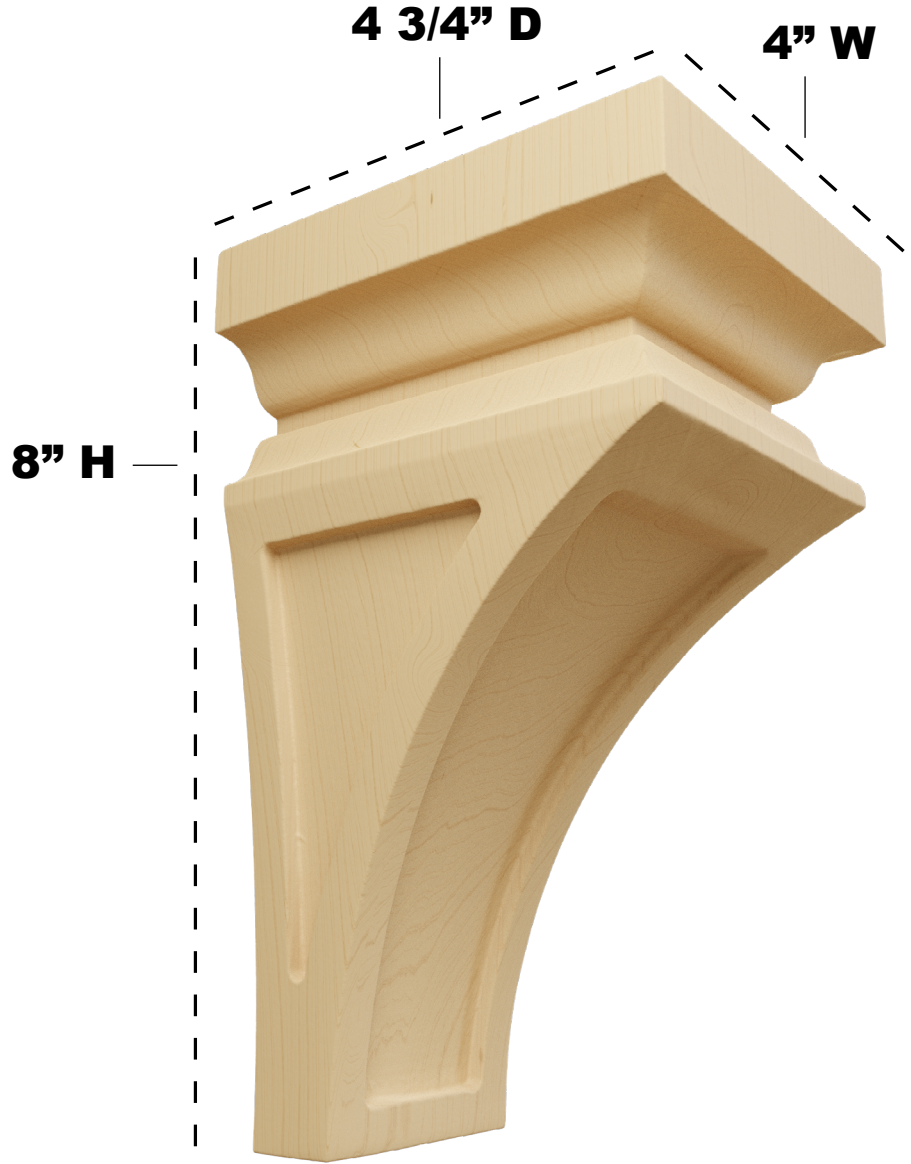

4" W X 4 3/4" D X 8" H NEVIO CORBEL

ITEM NO.: CORW04X04X08NE

FRONT VIEW

PROFILE VIEW

**AVAILABLE
WOOD
SPECIES:**

ALDER

CHERRY

MAPLE